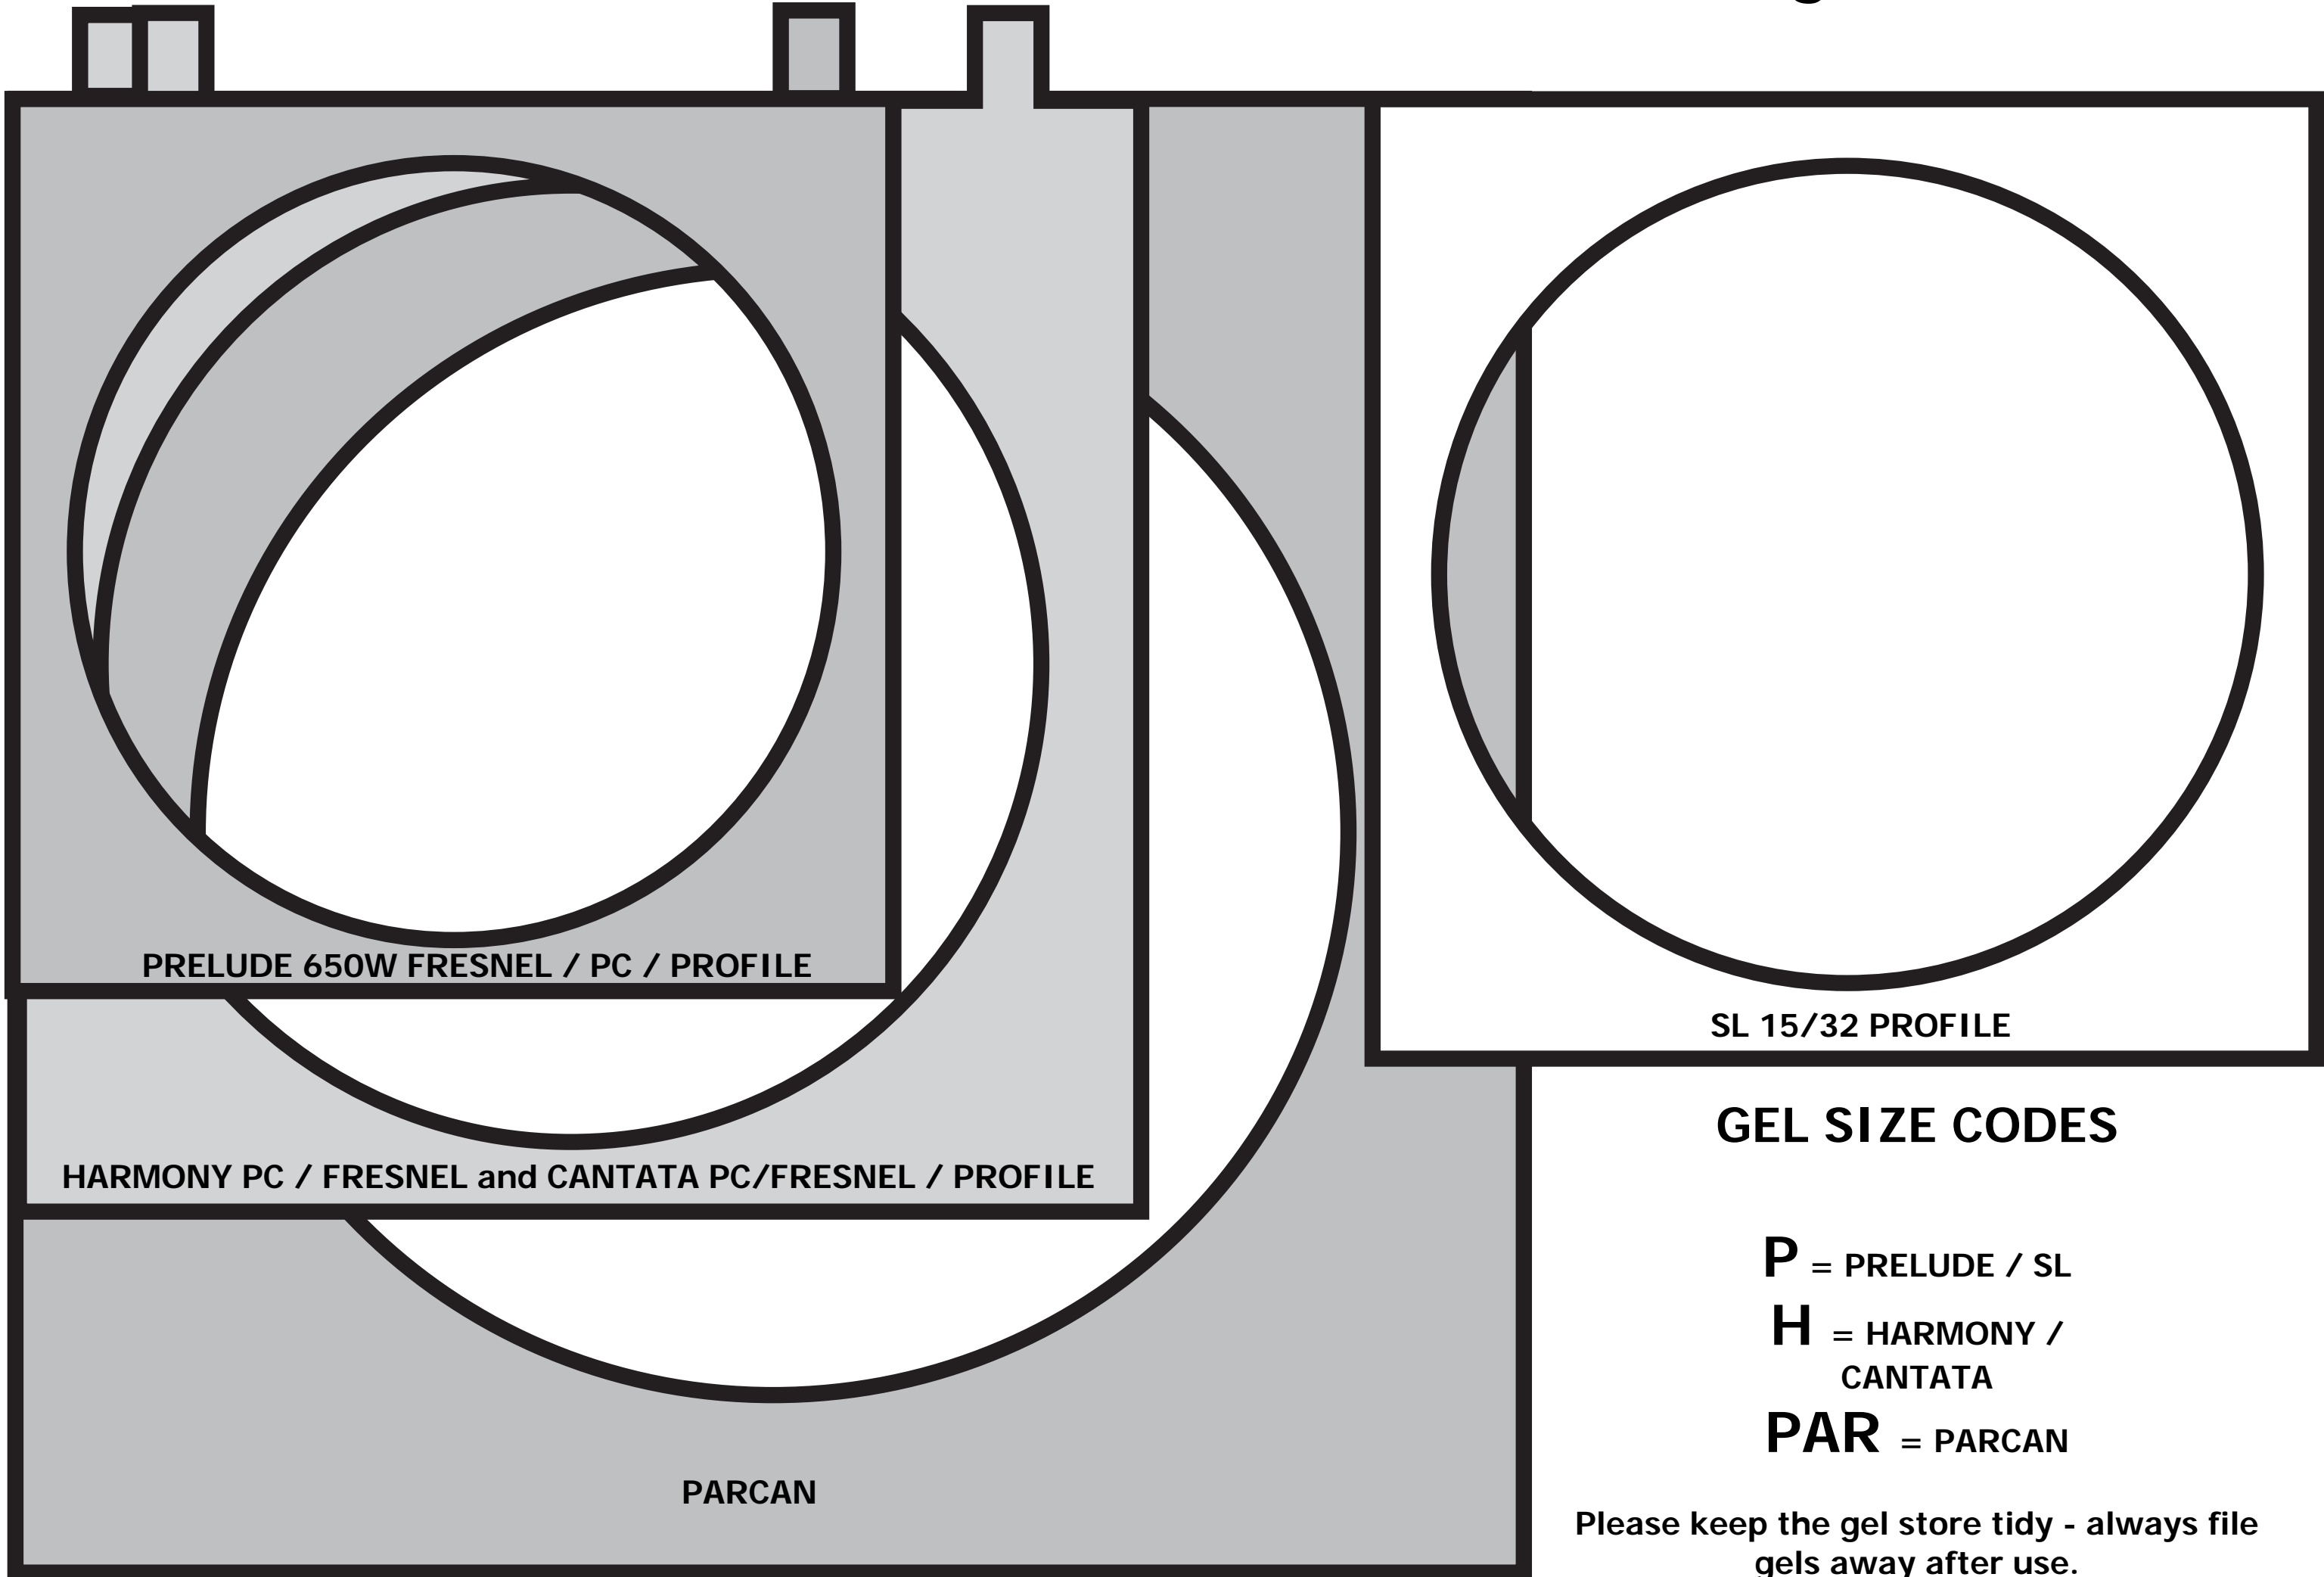

# COLOUR SIZES AND FRAMES - Roborough

PRELUDE 650W FRESNEL / PC / PROFILE

HARMONY PC / FRESNEL and CANTATA PC/FRESNEL / PROFILE

PARCAN

SL 15/32 PROFILE

## GEL SIZE CODES

**P** = PRELUDE / SL

**H** = HARMONY /  
CANTATA

**PAR** = PARCAN

Please keep the gel store tidy - always file gels away after use.